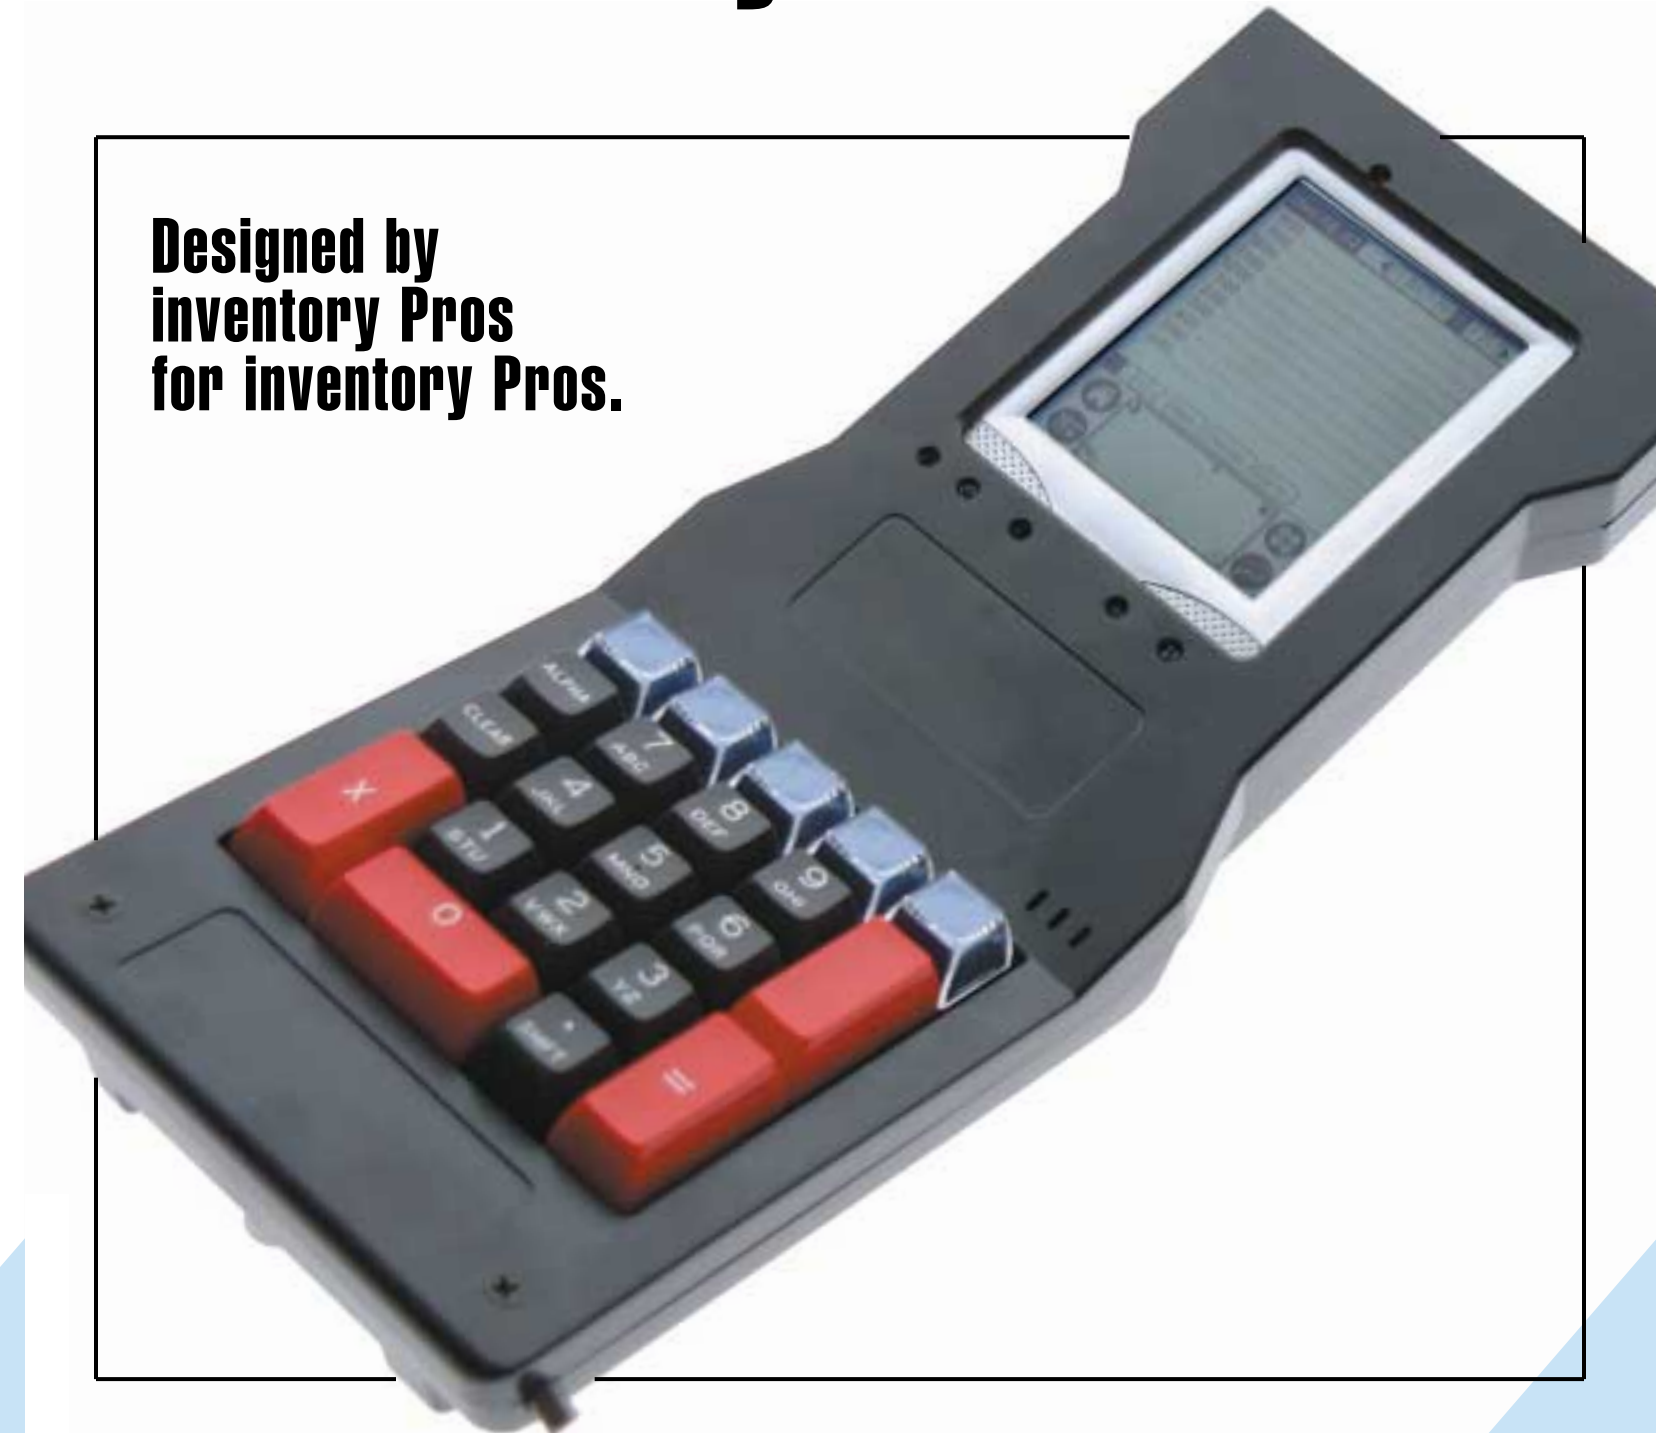

PalmQuest™ Inventory Calculator.

Designed by
inventory Pros
for inventory Pros.